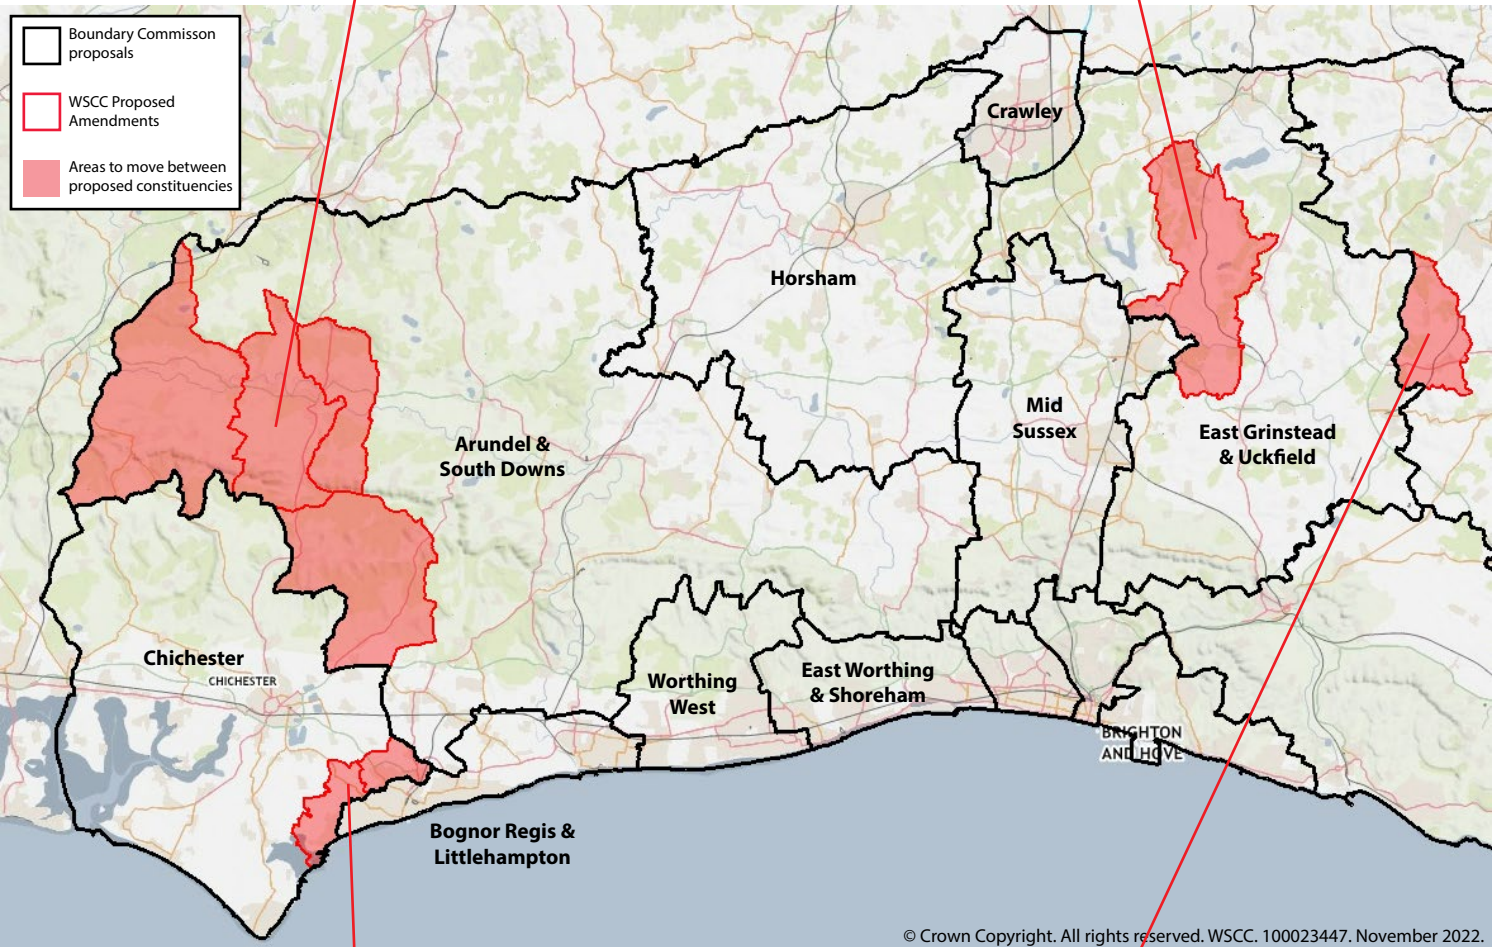

Proposed 2023 Parliamentary Constituencies

County Council Proposed Scheme 2022 - Option 3

Part of Goodwood Ward, all of Harting and Midhurst Wards, and the part of Easebourne Ward excluding Loxwood Parish to move from **Arundel & South Downs** to **Chichester**

High Weald Ward to move from **East Grinstead & Uckfield** to **Mid Sussex**

Pagham and Bersted Wards to move from **Chichester** to **Arundel & South Downs**

Buxted Ward (East Sussex) to move from **Sussex Weald** to **East Grinstead & Uckfield**